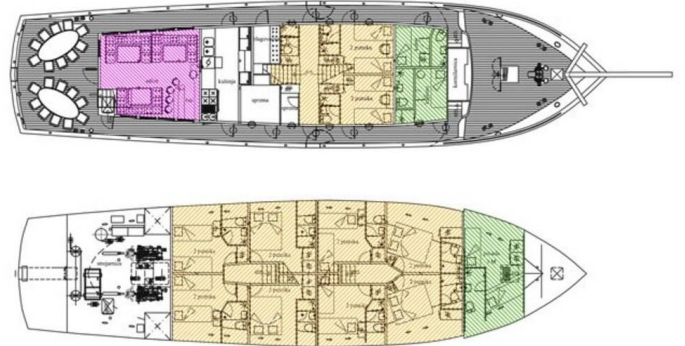

TAJNA MORA

Tajna Mora (2007)

Gulet **Tajna Mora Tajna Mora**, built in **2007** is anchored in the **Split Harbour, Split region, Croatia**. It has **9 cabins**, can accommodate **18 people** and has **10 toilets**. Bed linen and kitchen equipment are included in the price.

Tajna Mora

Production year

2007

Length

102 ft

Cabins

9

Berths

18

WC

10

Engine

2 x 563 HP

Fuel tank

5000 l

WEBSITE