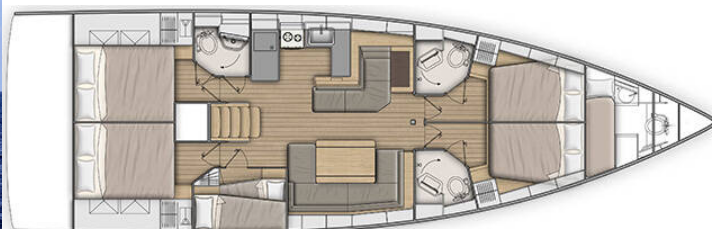

OCEANIS 51.1

Jack (2021)

Sailing yacht Oceanis 51.1 Jack, built in 2021 is anchored in the Marina di Scarlino - Follonica, Tuscany, Italy. It has 5 + 1 cabins, can accommodate 10 + 2 + 1 people and has 3 + 1 toilets. Bed linen and kitchen equipment are included in the price.

Jack

Production year

2021

Length

52 ft

Cabins

5 + 1

Berths