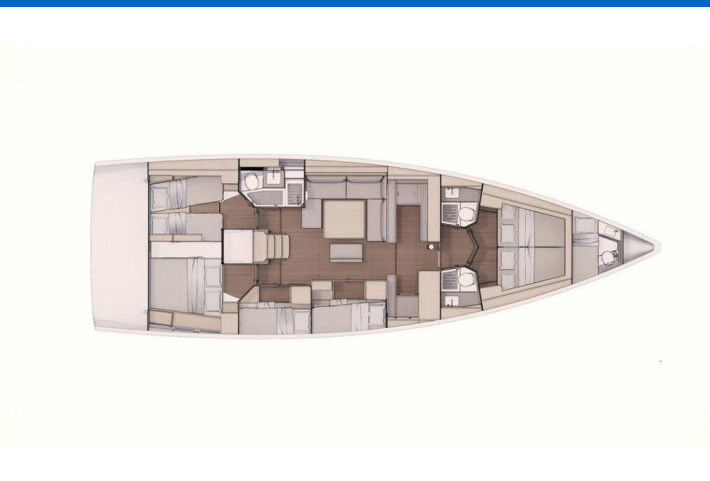

DUFOUR 530

Medea (2021)

Sailing yacht Dufour 530 Medea, built in 2021 is anchored in the Marina di Scarlino - Follonica, Tuscany, Italy. It has 6 + 1 cabins, can accommodate 12 + 2 + 1 people and has 3 + 1 toilets. Bed linen and kitchen equipment are included in the price.

Medea

Production year

2021

Length

54 ft

Cabins

6 + 1

Berths