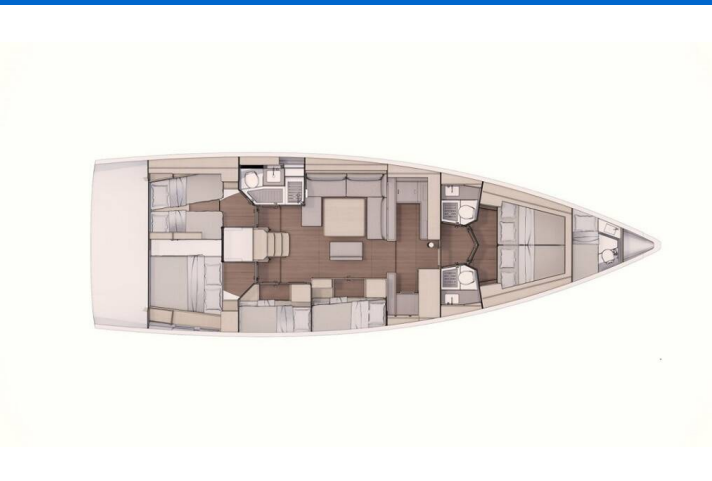

DUFOUR 530

Medea (2021)

Sailing yacht Dufour 530 Medea, built in 2021 is anchored in the Marina di Scarlino - Follonica, Tuscany, Italy. It has 6 + 1 cabins, can accommodate 12 + 2 + 1 people and has 3 + 1 toilets. Bed linen and kitchen equipment are included in the price.

Medea

Production year

2021

Length

54 ft

Cabins

6 + 1

Berths