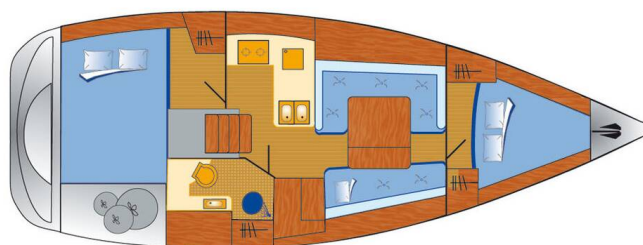

# OCEANIS 34.2

LL Skyhawk (2014)

Sailing yacht Oceanis 34.2 LL Skyhawk, built in 2014 is anchored in the Marina Tehnomont Veruda, Pula, Istra, Croatia. It has 2 cabins, can accommodate 4 + 2 people and has 1 toilets. Bed linen and kitchen equipment are included in the price.

**LL Skyhawk**

Production year

**2014**

Length

**34 ft**

Cabins

**2**

Berths