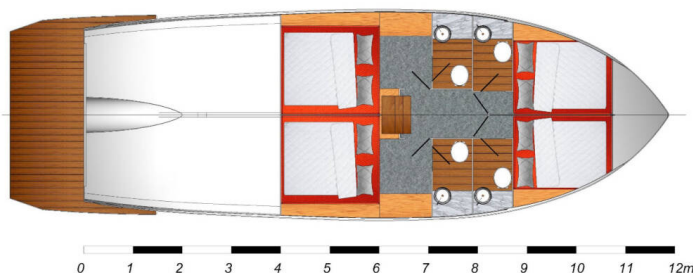

# SEAMASTER 45

Fortuna (2021)

Motor yacht **Seamaster 45 Fortuna**, built in **2021** is anchored in the **Trogir, Marina Trogir (ex.SCT), Split region, Croatia**. It has **4 cabins**, can accommodate **8 people** and has **4 toilets**. Bed linen and kitchen equipment are included in the price.

**Fortuna**

Production year

**2021**

Length

**44 ft**

Cabins

**4**

Berths