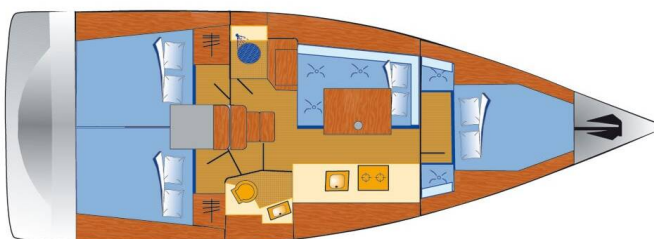

OCEANIS 38

Olli (2014)

Sailing yacht **Oceanis 38 Olli**, built in **2014** is anchored in the **Marina Tehnomont Veruda, Pula, Istra, Croatia**. It has **3 cabins**, can accommodate **6 + 2 people** and has **1 toilets**. Bed linen and kitchen equipment are included in the price.

YACHT SPECIFICATIONS

Yacht Base

Marina Tehnomont Veruda, Pula, Croatia

Yacht ID

331

Brands

Beneteau

Yacht name

Olli

Production year

2014

Length

38 ft

Cabins

3

Berths

6 + 2

Max Persons

8

WC

1

Engine

1 x 30 HP

Fuel tank

130 l

WEBSITE

www.plujeme.cz

PHONE

+420 720 755 085

MOBILE

+420 777 170 276

E-MAIL

info@plujeme.cz

PLUJEME RÁDI S.R.O.

Dlouhá 730/35, 11000 Praha 1 – Staré Město, Czech Republic