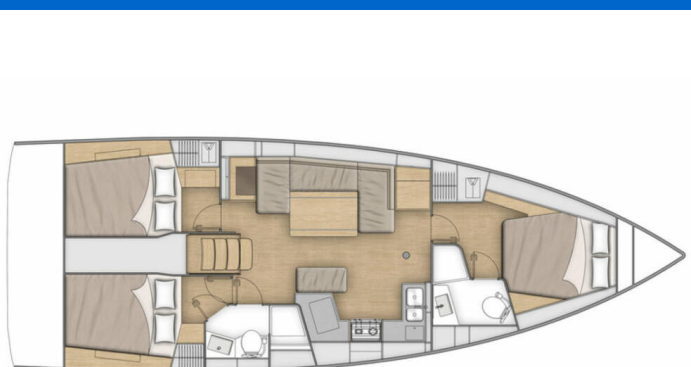

# OCEANIS 40.1

Keiki (2021)

Sailing yacht Oceanis 40.1 Keiki, built in 2021 is anchored in the Pula, ACI Marina Pomer, Istra, Croatia. It has 3 cabins, can accommodate 6 + 2 people and has 2 toilets. Bed linen and kitchen equipment are included in the price.

**Keiki**

Production year

**2021**

Length

**42 ft**

Cabins

**3**

Berths