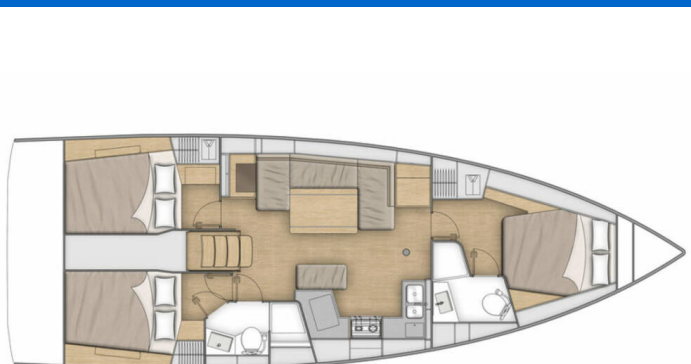

OCEANIS 40.1

Keiki (2021)

Sailing yacht Oceanis 40.1 Keiki, built in 2021 is anchored in the Pula, ACI Marina Pomer, Istra, Croatia. It has 3 cabins, can accommodate 6 + 2 people and has 2 toilets. Bed linen and kitchen equipment are included in the price.

Keiki

Production year

2021

Length

42 ft

Cabins

3

Berths