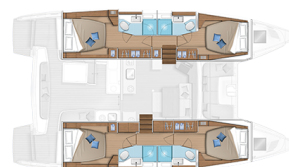

LAGOON 46

D.Bobo (2021)

Catamaran Lagoon 46 D.Bobo, built in 2021 is anchored in the Marina Kornati, Biograd, Zadar region, Croatia. It has 4 + 2 cabins, can accommodate 8 + 2 + 2 people and has 4 toilets. Bed linen and kitchen equipment are included in the price.

D.Bobo

Production year

2021

Length

46 ft

Cabins

4 + 2

Berths