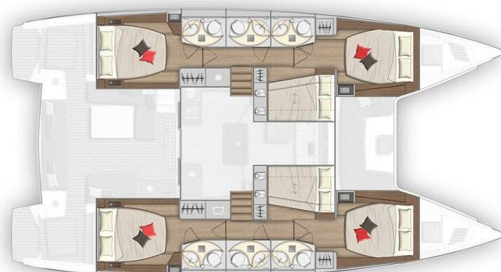

# LAGOON 50

Zuzo I (2019)

Catamaran Lagoon 50 Zuzo I, built in 2019 is anchored in the Marina Mandalina, Sibenik, Šibenik region, Croatia. It has 6 + 1 cabins, can accommodate 12 + 1 people and has 6 + 1 toilets. Bed linen and kitchen equipment are included in the price.