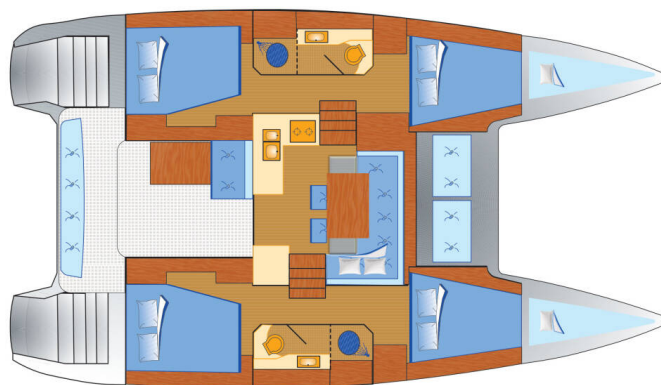

LAGOON 40

Vaiana (2021)

Catamaran Lagoon 40 Vaiana, built in 2021 is anchored in the Marina Punat, Krk, Kvarner, Croatia. It has 4 + 2 cabins, can accommodate 8 + 2 + 2 people and has 2 toilets. Bed linen and kitchen equipment are included in the price.

Vaiana

Production year

2021

Length

39 ft

Cabins

4 + 2

Berths