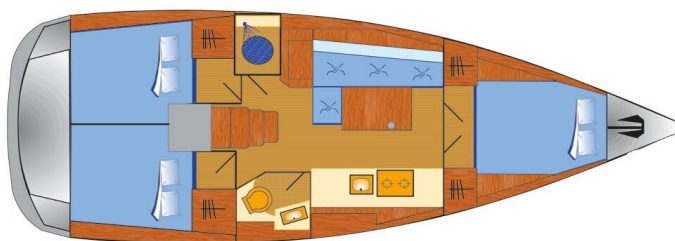

OCEANIS 38.1

Flip (2021)

Sailing yacht **Oceanis 38.1 Flip**, built in **2021** is anchored in the **Marina Tehnomont Veruda, Pula, Istra, Croatia**. It has **3 cabins**, can accommodate **6 + 2 people** and has **1 toilets**. Bed linen and kitchen equipment are included in the price.

Flip

Production year

2021

Length

38 ft

Cabins

3

Berths