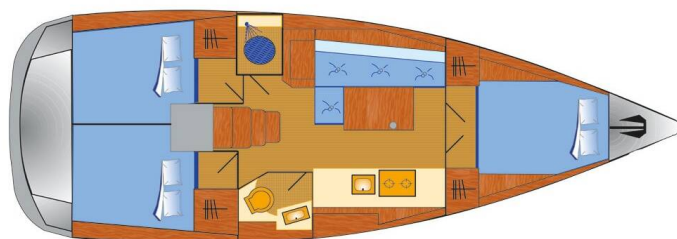

OCEANIS 38.1

Maja (2021)

Sailing yacht Oceanis 38.1 Maja, built in 2021 is anchored in the Marina Tehnomont Veruda, Pula, Istra, Croatia. It has 3 cabins, can accommodate 6 + 2 people and has 1 toilets. Bed linen and kitchen equipment are included in the price.