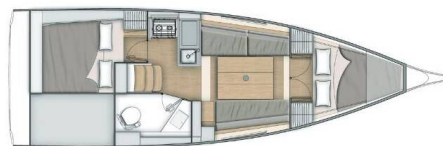

OCEANIS 30.1

Yoda (2020)

Sailing yacht Oceanis 30.1 Yoda, built in 2020 is anchored in the Pula, ACI Marina Pomer, Istra, Croatia. It has 2 cabins, can accommodate 4 + 2 people and has 1 toilets. Bed linen and kitchen equipment are included in the price.

Yoda

Production year

2020

Length

31 ft

Cabins

2

Berths