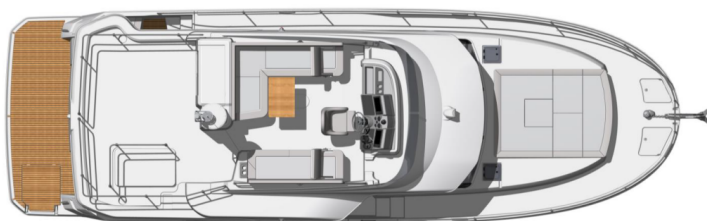

# SWIFT TRAWLER 41

Judita (2020)

Motor boat **Swift Trawler 41 Judita**, built in **2020** is anchored in the **Marina Nava, Split, Split region, Croatia**. It has **3 cabins**, can accommodate **5 + 2 people** and has **2 toilets**. Bed linen and kitchen equipment are included in the price.

**Judita**

Production year

**2020**

Length

**44 ft**

Cabins

**3**

Berths