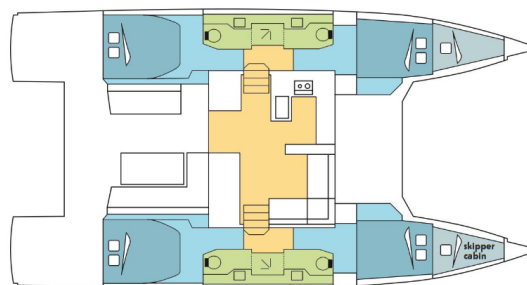

# NAUTITECH 47 POWER

SEATTLE (2020)

Power catamaran Nautitech 47 Power SEATTLE, built in 2020 is anchored in the Trogir, Yachtclub Seget (Marina Baotić), Split region, Croatia. It has 4 + 2 cabins, can accommodate 8 + 2 + 2 people and has 4 toilets. Bed linen and kitchen equipment are included in the price.

**SEATTLE**

Production year

**2020**

Length

**47 ft**

Cabins

**4 + 2**

Berths