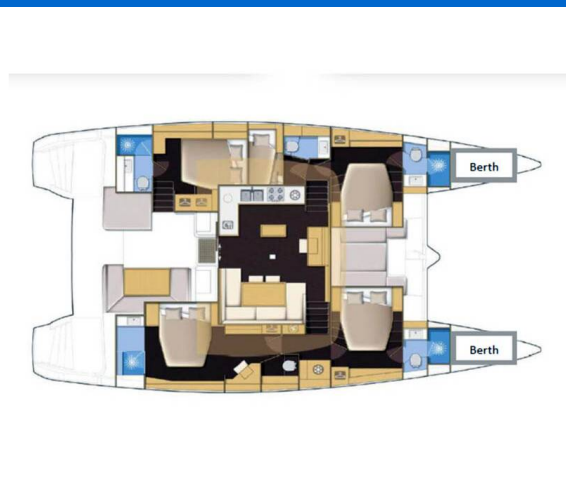

LAGOON 52 F

Costabella (2018)

Catamaran **Lagoon 52 F Costabella**, built in **2018** is anchored in the **Seychelles, Eden Island Marina, Mahé, Seychelles**. It has **5 + 2 cabins**, can accommodate **10 + 2 people** and has **5 toilets**. Bed linen and kitchen equipment are included in the price.

YACHT SPECIFICATIONS

Yacht Base

**Seychelles, Eden Island Marina,
Seychelles**

Yacht ID

3058

Brands

Lagoon

Yacht name

Costabella

Production year

2018

Length

52 ft

Cabins

5 + 2

Berths