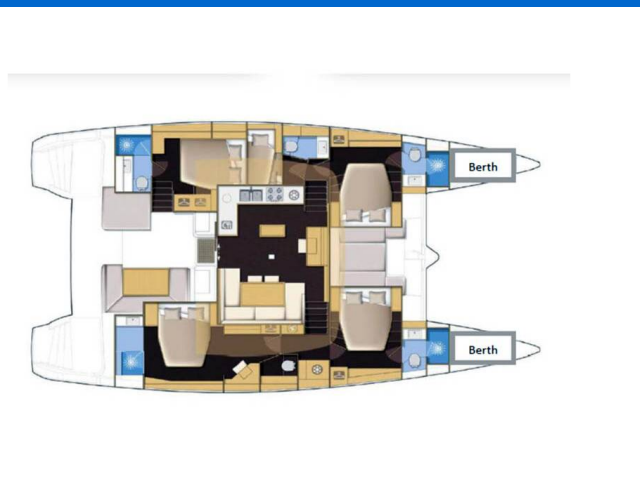

LAGOON 52 F

Costabella (2018)

Catamaran Lagoon 52 F Costabella, built in 2018 is anchored in the **Seychelles, Eden Island Marina, Mahé, Seychelles**. It has **5 + 2 cabins**, can accommodate **10 + 2 people** and has **5 toilets**. Bed linen and kitchen equipment are included in the price.

YACHT SPECIFICATIONS

Yacht Base

**Seychelles, Eden Island Marina,
Seychelles**

Yacht ID

3058

Brands

Lagoon

Yacht name

Costabella

Production year

2018

Length

52 ft

Cabins

5 + 2

Berths