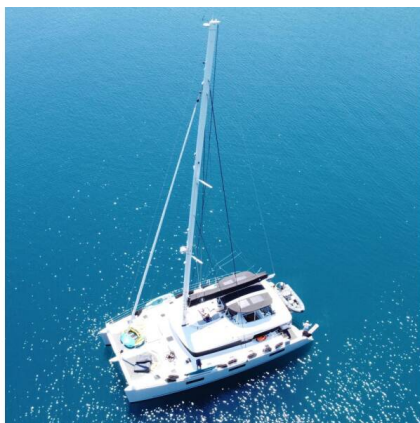

LAGOON 620

Atlantis (2020)

Catamaran Lagoon 620 Atlantis, built in 2020 is anchored in the Lavrion - Olympic Marine, Athens

area/Saronic/Peloponese, Greece. It has 4 + 1 cabins, can accommodate 8 + 3 people and has 4 toilets. Bed linen and kitchen equipment are included in the price.

YACHT SPECIFICATIONS

Yacht Base

Lavrion - Olympic Marine, Greece

Yacht ID

3046

Brands

Lagoon

Yacht name

Atlantis

Production year

2020

Length

62 ft

Cabins

4 + 1

Berths