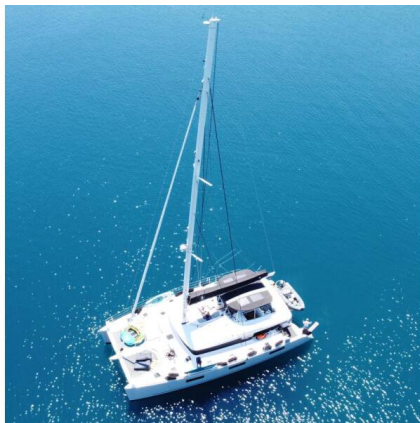

LAGOON 620

Atlantis (2020)

Catamaran Lagoon 620 Atlantis, built in 2020 is anchored in the Lavrion - Olympic Marine, Athens

area/Saronic/Peloponese, Greece. It has 4 + 1 cabins, can accommodate 8 + 3 people and has 4 toilets. Bed linen and kitchen equipment are included in the price.

YACHT SPECIFICATIONS

Yacht Base

Lavrion - Olympic Marine, Greece

Yacht ID

3046

Brands

Lagoon

Yacht name

Atlantis

Production year

2020

Length

62 ft

Cabins

4 + 1

Berths