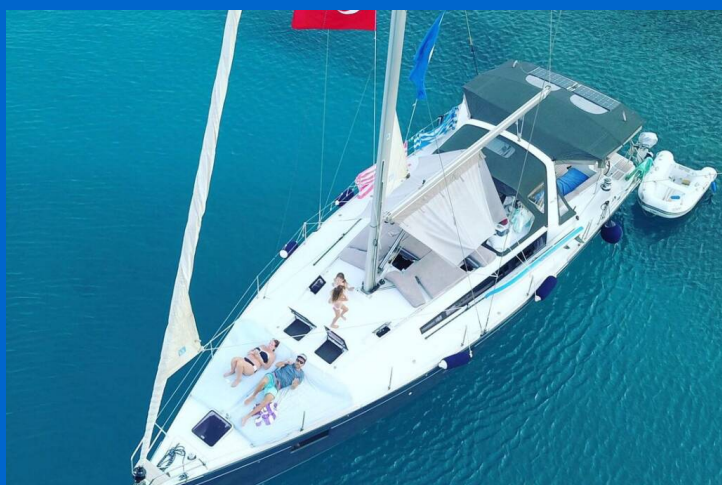

# OCEANIS 48

Tundra (2014)

Sailing yacht **Oceanis 48 Tundra**, built in **2014** is anchored in the **Kas Marina, Mediterranean, Turkey**. It has **3 cabins**, can accommodate **4 + 2 people** and has **2 toilets**. Bed linen and kitchen equipment are included in the price.

## YACHT SPECIFICATIONS

Yacht Base

**Kas Marina, Turkey**

Yacht ID

**3011**

Brands

**Beneteau**

Yacht name