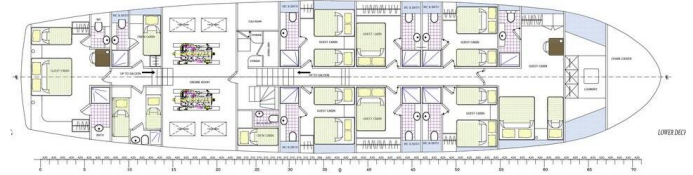

OGUZ BEY

Oguz Bey (2014)

Gulet **Oguz Bey Oguz Bey**, built in **2014** is anchored in the **Bodrum, Milta Marina, Aegean, Turkey**. It has **8 cabins**, can accommodate **16 people** and has **8 toilets**. Bed linen and kitchen equipment are included in the price.

Oguz Bey

Production year

2014

Length

105 ft

Cabins

8

Berths