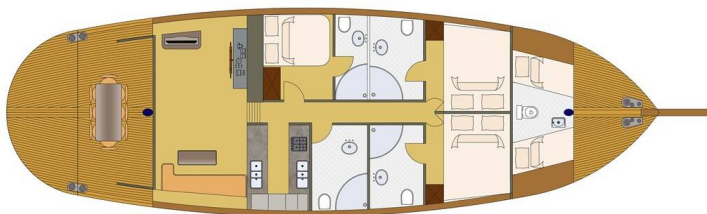

KARIA

Karia (2006)

Gulet Karia Karia, built in **2006** is anchored in the **Fethiye port, Aegean, Turkey**. It has **3 cabins**, can accommodate **6 people** and has **3 toilets**. Bed linen and kitchen equipment are included in the price.