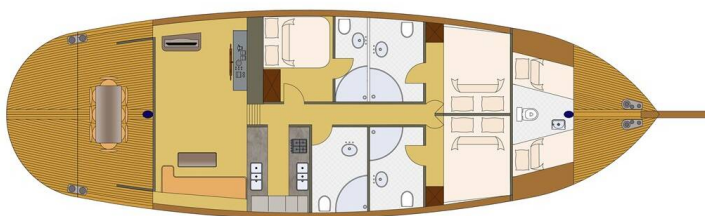

KARIA

Karia (2006)

Gulet Karia Karia, built in **2006** is anchored in the **Fethiye port, Aegean, Turkey**. It has **3 cabins**, can accommodate **6 people** and has **3 toilets**. Bed linen and kitchen equipment are included in the price.

Karia

Production year

2006

Length

62 ft

Cabins

3

Berths