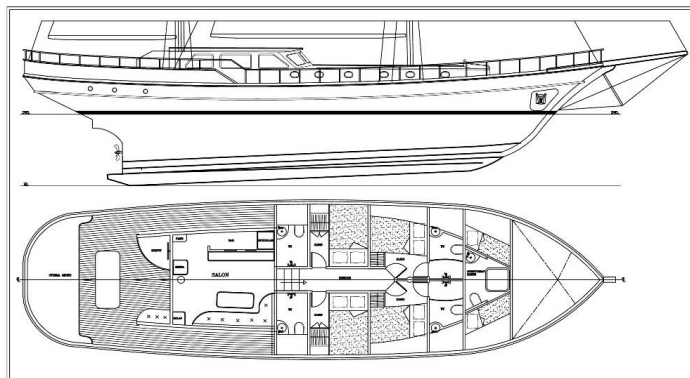

NEPTUN

Neptun (2008)

Gulet Neptun Neptun, built in **2008** is anchored in the **Bodrum, Milta Marina, Aegean, Turkey**. It has **4 cabins**, can accommodate **8 people** and has **4 toilets**. Bed linen and kitchen equipment are included in the price.

YACHT SPECIFICATIONS

Yacht Base

Bodrum, Milta Marina, Turkey

Yacht ID

2976

Brands

Custom Made

Yacht name

Neptun

Production year

2008

Length

69 ft

Cabins

4

Berths

8

WC

4

Engine

1 x 290 HP

Fuel tank

01

WEBSITE