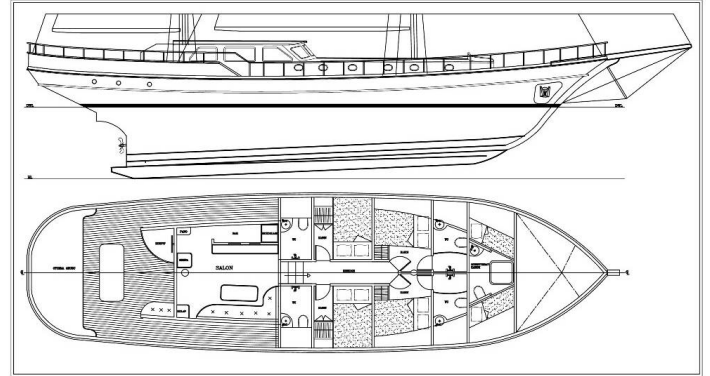

NEPTUN

Neptun (2008)

Gulet Neptun Neptun, built in **2008** is anchored in the **Bodrum, Milta Marina, Aegean, Turkey**. It has **4 cabins**, can accommodate **8 people** and has **4 toilets**. Bed linen and kitchen equipment are included in the price.

Neptun

Production year

2008

Length

69 ft

Cabins

4

Berths