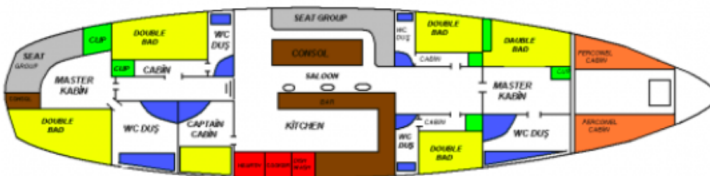

# PERRINITA

Perrinita (1998)

**Gulet Perrinita Perrinita**, built in **1998** is anchored in the **Bodrum, Milta Marina, Aegean, Turkey**. It has **5 cabins**, can accommodate **10 people** and has **5 toilets**. Bed linen and kitchen equipment are included in the price.

## YACHT SPECIFICATIONS

Yacht Base

**Bodrum, Milta Marina, Turkey**

Yacht ID

**2973**

Brands

**Custom Made**

Yacht name

**Perrinita**

Production year

**1998**

Length

**82 ft**

Cabins

**5**

Berths