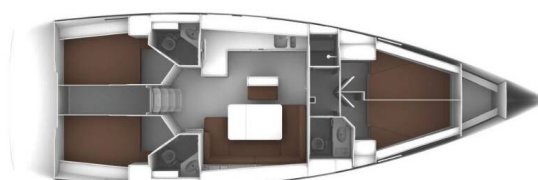

BAVARIA CRUISER 46

Dalisa III (2020)

Sailing yacht Bavaria Cruiser 46 Dalisa III, built in 2020 is anchored in the **Marina Tehnomont Veruda, Pula, Istra, Croatia**. It has **4 cabins**, can accommodate **8 + 1 people** and has **3 toilets**. Bed linen and kitchen equipment are included in the price.