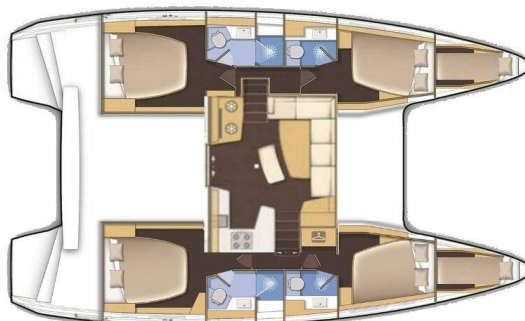

# LAGOON 42

Agia Irini (2019)

Catamaran Lagoon 42 Agia Irini, built in 2019 is anchored in the Rhodes New Marina, Dodecanese, Greece. It has 4 + 2 cabins, can accommodate 8 + 2 people and has 4 toilets. Bed linen and kitchen equipment are included in the price.

**Agia Irini**

Production year

**2019**

Length

**42 ft**

Cabins

**4 + 2**

Berths