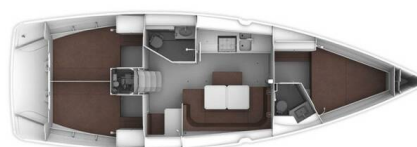

BAVARIA CRUISER 41

Bella (2020)

Sailing yacht **Bavaria Cruiser 41 Bella**, built in **2020** is anchored in the **Marina Punat, Krk, Kvarner, Croatia**. It has **3 cabins**, can accommodate **6 + 1 people** and has **2 toilets**. Bed linen and kitchen equipment are included in the price.