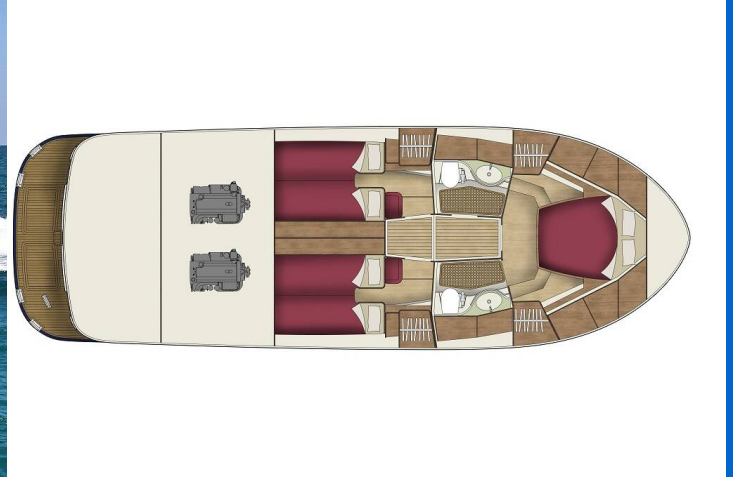

ADRIANA 44

Roberta (2020)

Motor yacht **Adriana 44 Roberta**, built in **2020** is anchored in the **Sukosan, D-Marin Dalmacija Marina, Zadar region, Croatia**. It has **3 cabins**, can accommodate **6 + 1 people** and has **2 toilets**. Bed linen and kitchen equipment are included in the price.

Roberta

Production year

2020

Length

44 ft

Cabins

3

Berths