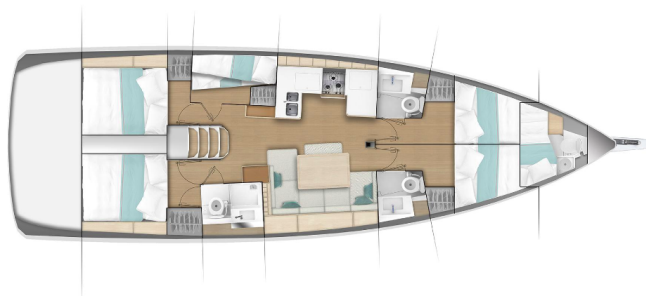

SUN ODYSSEY 490

Anna Smile (2020)

Sailing yacht Sun Odyssey 490 Anna Smile, built in 2020 is anchored in the **Rhodes New Marina, Dodecanese, Greece**. It has **5 + 1 cabins**, can accommodate **10 + 1 + 1 people** and has **3 + 1 toilets**. Bed linen and kitchen equipment are included in the price.

Anna Smile

Production year

2020

Length

47 ft

Cabins

5 + 1

Berths