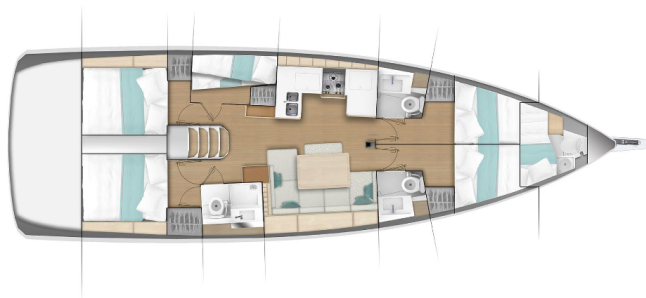

SUN ODYSSEY 490

Anna Smile (2020)

Sailing yacht Sun Odyssey 490 Anna Smile, built in 2020 is anchored in the **Rhodes New Marina, Dodecanese, Greece**. It has **5 + 1 cabins**, can accommodate **10 + 1 + 1 people** and has **3 + 1 toilets**. Bed linen and kitchen equipment are included in the price.

Anna Smile

Production year

2020

Length

47 ft

Cabins

5 + 1

Berths