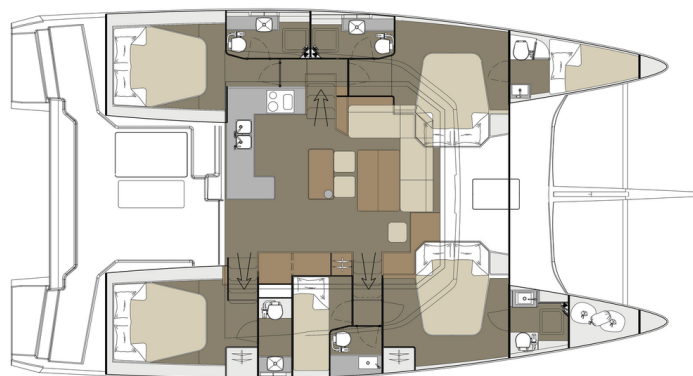

DUFOUR 48 CATAMARAN

Paradise Planet (2020)

Catamaran Dufour 48 Catamaran Paradise Planet, built in 2020 is anchored in the Marsala, Sicily, Italy. It has 5 + 1 cabins, can accommodate 10 + 2 + 2 people and has 5 toilets. Bed linen and kitchen equipment are included in the price.

Paradise Planet

Production year

2020

Length

48 ft

Cabins

5 + 1

Berths