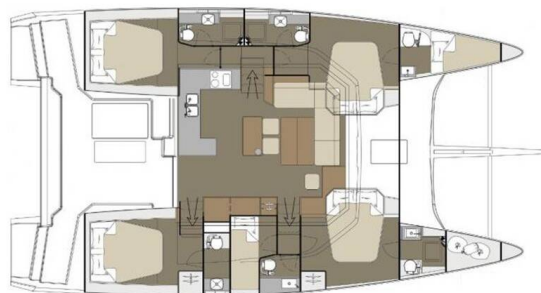

# DUFOUR 48 CATAMARAN

Var (2020)

Catamaran Dufour 48 Catamaran Var, built in 2020 is anchored in the **Dubrovnik, Komolac, ACI Marina Dubrovnik, Dubrovnik region, Croatia**. It has **5 + 1 cabins**, can accommodate **10 + 1 people** and has **5 + 1 toilets**. Bed linen and kitchen equipment are included in the price.

**Var**

Production year

**2020**

Length

**48 ft**

Cabins

**5 + 1**

Berths