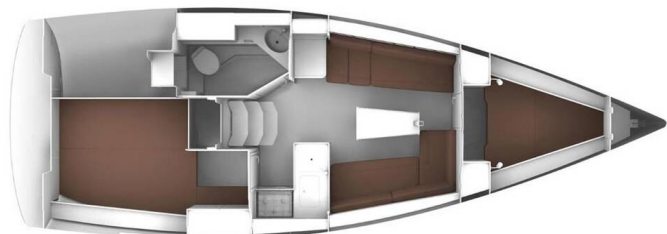

BAVARIA CRUISER 34

Pace (2020)

Sailing yacht **Bavaria Cruiser 34 Pace**, built in **2020** is anchored in the **Marina Tehnomont Veruda, Pula, Istra, Croatia**. It has **2 cabins**, can accommodate **4 + 2 people** and has **1 toilets**. Bed linen and kitchen equipment are included in the price.