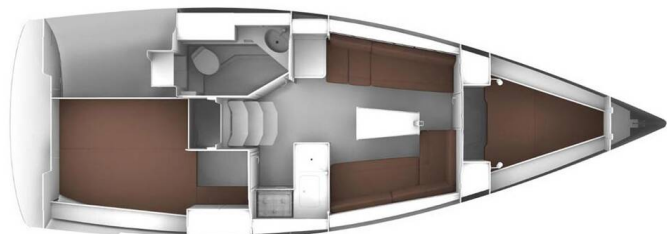

# BAVARIA CRUISER 34

Pace (2020)

Sailing yacht **Bavaria Cruiser 34 Pace**, built in **2020** is anchored in the **Marina Tehnomont Veruda, Pula, Istra, Croatia**. It has **2 cabins**, can accommodate **4 + 2 people** and has **1 toilets**. Bed linen and kitchen equipment are included in the price.