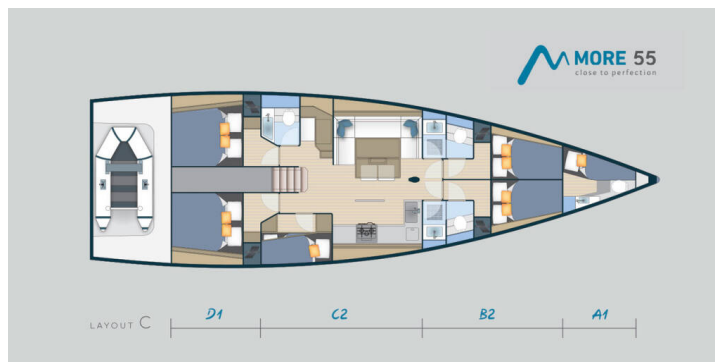

MORE 55

Metalika - Black Edition (2021)

Sailing yacht **More 55 Metalika - Black Edition**, built in **2021** is anchored in the **Trogir, Yachtclub Seget (Marina Baotić), Split region, Croatia**. It has **5 + 1 cabins**, can accommodate **10 + 2 + 1 people** and has **3 + 1 toilets**. Bed linen and kitchen equipment are included in the price.

YACHT SPECIFICATIONS

Yacht Base

Trogir, Yachtclub Seget (Marina Baotić), Croatia

Yacht ID

2786

Brands

More Boats

Yacht name

Metalika - Black Edition

Production year

2021

Length

55 ft

Cabins

5 + 1

Berths

10 + 2 + 1

WC

3 + 1

Engine

1 x 110 HP

Fuel tank

550 l

WEBSITE

www.plujeme.cz

PHONE

+420 720 755 085

MOBILE

+420 777 170 276

E-MAIL

info@plujeme.cz

PLUJEME RÁDI S.R.O.

Dlouhá 730/35, 11000 Praha 1 – Staré Město, Czech Republic