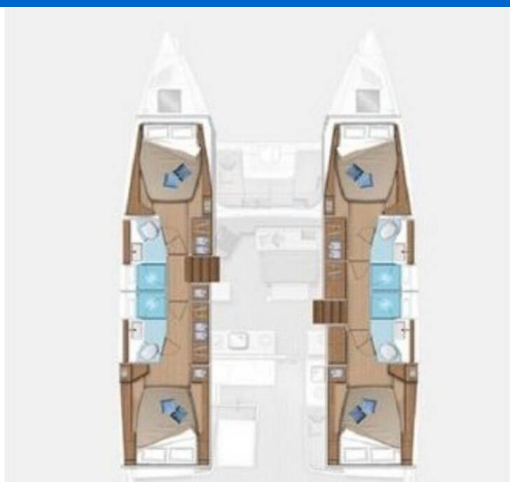

LAGOON 46

Lady Point (2020)

Catamaran Lagoon 46 Lady Point, built in 2020 is anchored in the ACI Marina Trogir, Split region, Croatia. It has 4 + 2 cabins, can accommodate 8 + 2 people and has 4 toilets. Bed linen and kitchen equipment are included in the price.

Lady Point

Production year

2020

Length

46 ft

Cabins

4 + 2

Berths