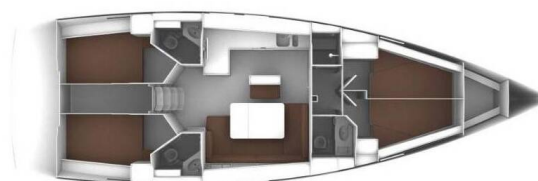

BAVARIA CRUISER 46

Alexeja (2015)

Sailing yacht Bavaria Cruiser 46 Alexeja, built in 2015 is anchored in the Marina Tehnomont Veruda, Pula, Istra, Croatia. It has 4 cabins, can accommodate 8 + 1 people and has 3 toilets. Bed linen and kitchen equipment are included in the price.

Alexeja

Production year

2015

Length

47 ft

Cabins

4

Berths