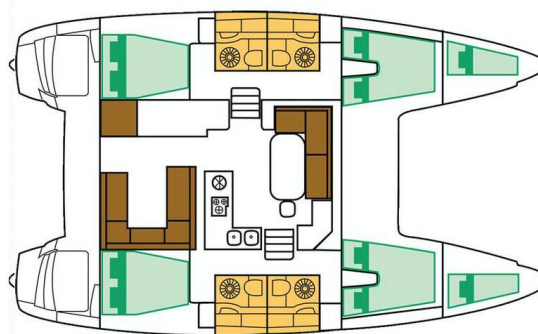

LAGOON 400 S2

Maja V (2013)

Catamaran Lagoon 400 S2 Maja V, built in 2013 is anchored in the Sukosan, D-Marin Dalmacija Marina, Zadar region, Croatia . It has **4 + 2 cabins**, can accommodate **8 + 2 + 2 people** and has **4 toilets**. Bed linen and kitchen equipment are included in the price.

YACHT SPECIFICATIONS

Yacht Base

**Sukosan, D-Marin Dalmacija Marina,
Croatia**

Yacht ID

260

Brands

Lagoon

Yacht name

Maja V

Production year

2013

Length

39 ft

Cabins

4 + 2

Berths