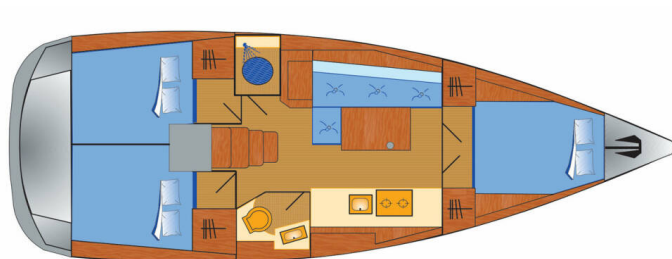

# OCEANIS 38.1

Tena (2021)

Sailing yacht Oceanis 38.1 Tena, built in 2021 is anchored in the Marina Punat, Krk, Kvarner, Croatia. It has 3 cabins, can accommodate 6 + 2 people and has 1 toilets. Bed linen and kitchen equipment are included in the price.

**Tena**

Production year

**2021**

Length

**38 ft**

Cabins

**3**

Berths