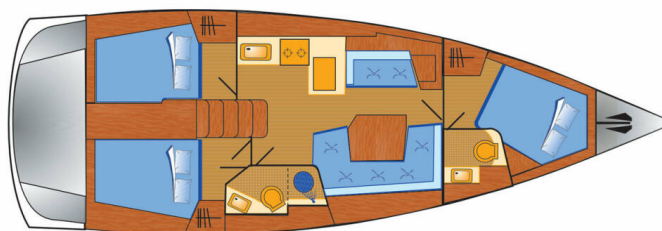

# OCEANIS 41.1

Pauline (2020)

Sailing yacht **Oceanis 41.1 Pauline**, built in **2020** is anchored in the **Marina Tehnomont Veruda, Pula, Istra, Croatia**. It has **3 cabins**, can accommodate **6 + 2 people** and has **2 toilets**. Bed linen and kitchen equipment are included in the price.

**Pauline**

Production year

**2020**

Length

**41 ft**

Cabins

**3**

Berths