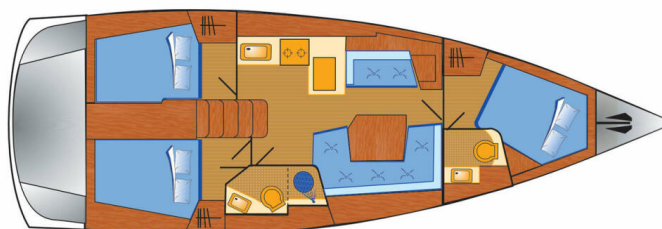

# OCEANIS 41.1

Pauline (2020)

Sailing yacht **Oceanis 41.1 Pauline**, built in **2020** is anchored in the **Marina Tehnomont Veruda, Pula, Istra, Croatia**. It has **3 cabins**, can accommodate **6 + 2 people** and has **2 toilets**. Bed linen and kitchen equipment are included in the price.