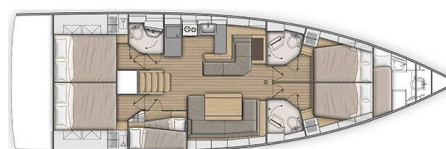

OCEANIS 51.1

Pearl Dreams (2020)

Sailing yacht Oceanis 51.1 Pearl Dreams, built in 2020 is anchored in the **Sukosan, D-Marin Dalmacija Marina, Zadar region, Croatia**. It has **5 + 1 cabins**, can accommodate **10 + 2 people** and has **3 toilets**. Bed linen and kitchen equipment are included in the price.

Pearl Dreams

Production year

2020

Length

52 ft

Cabins

5 + 1

Berths