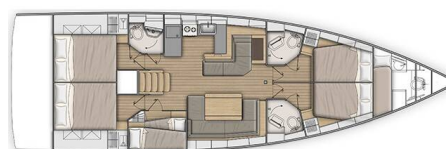

# OCEANIS 51.1

Pearl Dreams (2020)

Sailing yacht Oceanis 51.1 Pearl Dreams, built in 2020 is anchored in the **Sukosan, D-Marin Dalmacija Marina, Zadar region, Croatia**. It has **5 + 1 cabins**, can accommodate **10 + 2 people** and has **3 toilets**. Bed linen and kitchen equipment are included in the price.