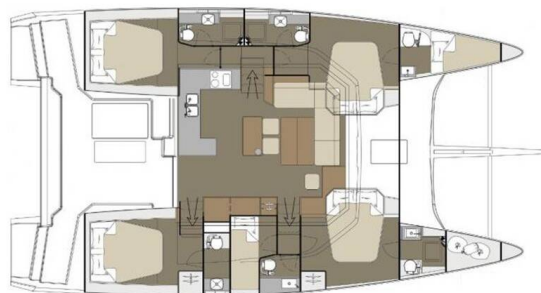

DUFOUR 48 CATAMARAN

Yam (2020)

Catamaran Dufour 48 Catamaran Yam, built in 2020 is anchored in the **Dubrovnik, Komolac, ACI Marina Dubrovnik, Dubrovnik region, Croatia**. It has **5 + 1 cabins**, can accommodate **10 + 1 people** and has **5 + 1 toilets**. Bed linen and kitchen equipment are included in the price.

YACHT SPECIFICATIONS

Yacht Base

**Dubrovnik, Komolac, ACI Marina
Dubrovnik, Croatia**

Yacht ID

2583

Brands

Dufour

Yacht name

Yam

Production year

2020

Length

48 ft

Cabins

5 + 1

Berths

10 + 1

Max Persons

12

WC

5 + 1

Engine

2 x 60 HP

Fuel tank

750 l

WEBSITE

www.plujeme.cz

PHONE

+420 720 755 085

MOBILE

+420 777 170 276

E-MAIL

info@plujeme.cz

PLUJEME RÁDI S.R.O.

Dlouhá 730/35, 11000 Praha 1 – Staré Město, Czech Republic