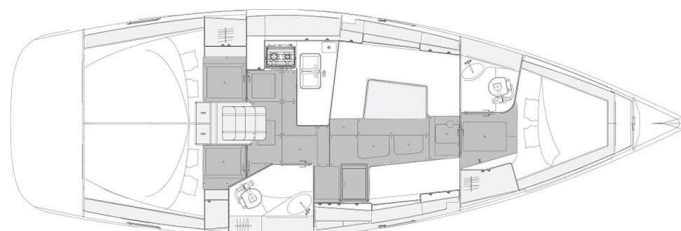

ELAN IMPRESSION 40.1

AirTime 1 (2020)

Sailing yacht Elan Impression 40.1 AirTime 1, built in 2020 is anchored in the **Marina Tehnomont Veruda, Pula, Istra, Croatia**. It has **3 cabins**, can accommodate **6 + 2 people** and has **2 toilets**. Bed linen and kitchen equipment are included in the price.