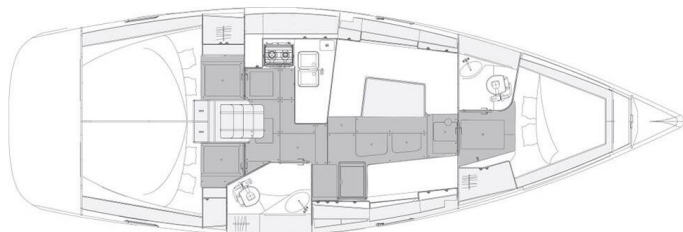

ELAN IMPRESSION 40.1

Blu (2020)

Sailing yacht **Elan Impression 40.1 Blu**, built in **2020** is anchored in the **Marina Tehnomont Veruda, Pula, Istra, Croatia**. It has **3 cabins**, can accommodate **6 + 2 people** and has **2 toilets**. Bed linen and kitchen equipment are included in the price.

Blu

Production year

2020

Length

39 ft

Cabins

3

Berths