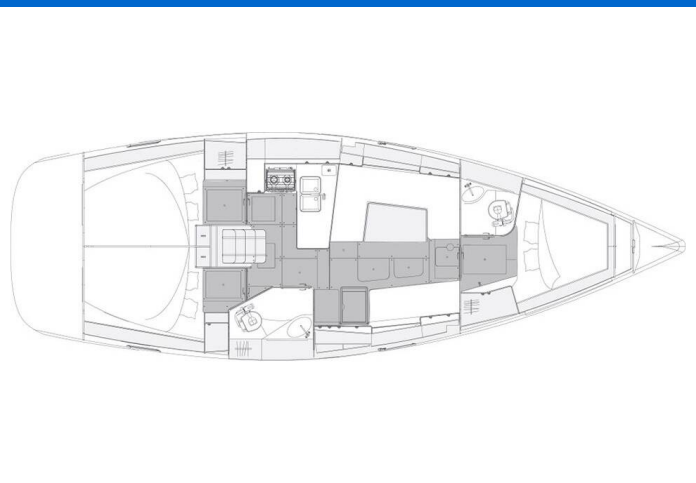

ELAN IMPRESSION 40.1

Blu (2020)

Sailing yacht **Elan Impression 40.1 Blu**, built in **2020** is anchored in the **Marina Tehnomont Veruda, Pula, Istra, Croatia**. It has **3 cabins**, can accommodate **6 + 2 people** and has **2 toilets**. Bed linen and kitchen equipment are included in the price.

Blu

Production year

2020

Length

39 ft

Cabins

3

Berths