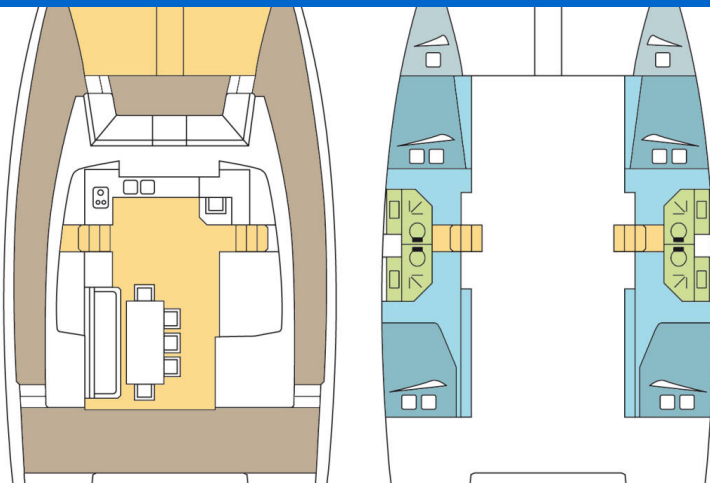

BALI 4.3

BRYONE (2020)

Catamaran Bali 4.3 BRYONE, built in 2020 is anchored in the New Caledonia, Noumea, Port Moselle, New Caledonia, New Caledonia. It has 4 + 2 cabins, can accommodate 8 + 2 + 2 people and has 4 toilets. Bed linen and kitchen equipment are included in the price.

BRYONE

Production year

2020

Length

43 ft

Cabins

4 + 2

Berths