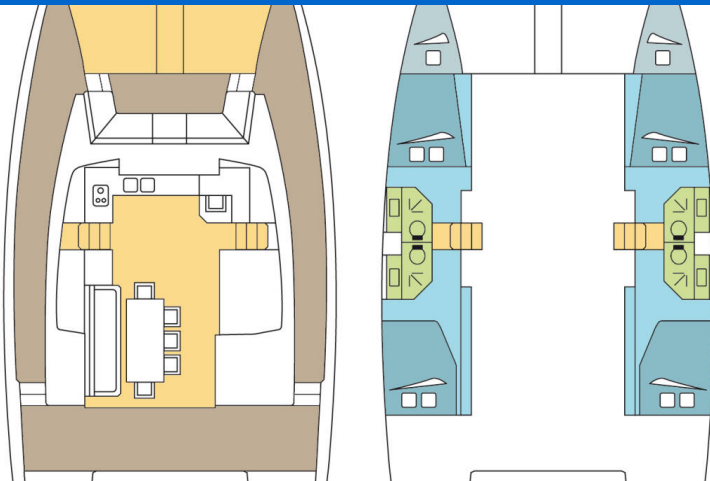

BALI 4.3

BUGRANE (2020)

Catamaran Bali 4.3 BUGRANE, built in 2020 is anchored in the New Caledonia, Noumea, Port Moselle, New Caledonia, New Caledonia. It has 4 + 2 cabins, can accommodate 8 + 2 + 2 people and has 4 toilets. Bed linen and kitchen equipment are included in the price.