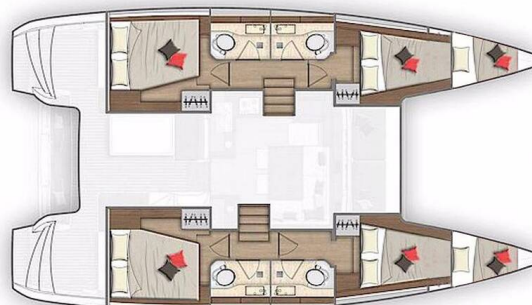

LAGOON 40

Sail Away (2020)

Catamaran Lagoon 40 Sail Away, built in 2020 is anchored in the Marina Kornati, Biograd, Zadar region, Croatia. It has 4 + 2 cabins, can accommodate 8 + 2 + 2 people and has 4 toilets. Bed linen and kitchen equipment are included in the price.

Sail Away

Production year

2020

Length

39 ft

Cabins

4 + 2

Berths