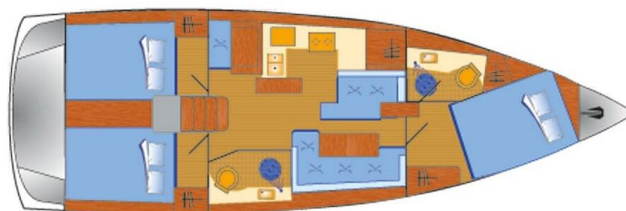

SUN ODYSSEY 410

Lara (2020)

Sailing yacht Sun Odyssey 410 Lara, built in 2020 is anchored in the Marina Punat, Krk, Kvarner, Croatia. It has 3 cabins, can accommodate 6 + 2 people and has 2 toilets. Bed linen and kitchen equipment are included in the price.