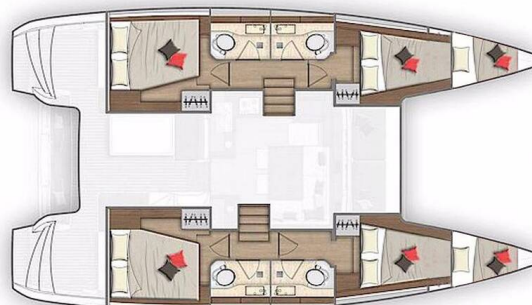

# LAGOON 40

Venus (2020)

Catamaran Lagoon 40 Venus, built in 2020 is anchored in the Marina Frapa, Rogoznica, Šibenik region, Croatia. It has 4 + 2 cabins, can accommodate 8 + 2 + 2 people and has 4 toilets. Bed linen and kitchen equipment are included in the price. Bed linen and kitchen equipment are included in the price.

**Venus**

Production year

**2020**

Length

**39 ft**

Cabins

**4 + 2**

Berths