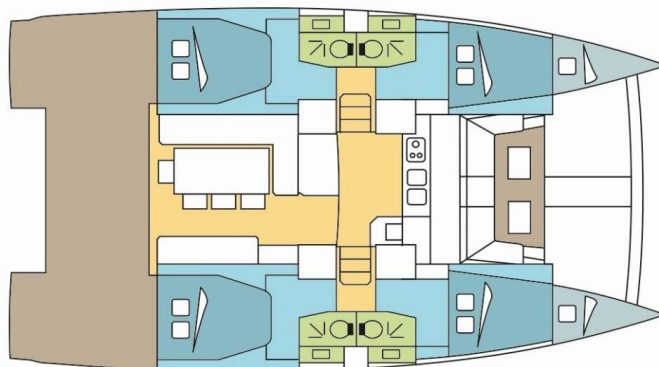

BALI 4.1

COTINGA (2019)

Catamaran Bali 4.1 COTINGA, built in 2019 is anchored in the Phuket, Yacht Haven Marina, Phuket, Thailand . It has 4 + 2 cabins, can accommodate 8 + 2 people and has 4 toilets. Bed linen and kitchen equipment are included in the price.