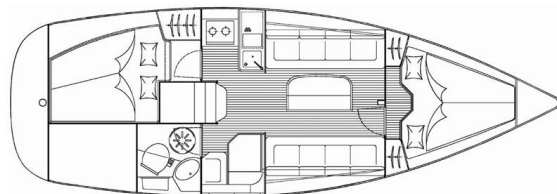

# BAVARIA 30 CRUISER

Sara (2006)

Sailing yacht **Bavaria 30 Cruiser Sara**, built in **2006** is anchored in the **Marina Punat, Krk, Kvarner, Croatia**. It has **2 cabins**, can accommodate **4 + 2 people** and has **1 toilets**. Bed linen and kitchen equipment are included in the price.

## YACHT SPECIFICATIONS

Yacht Base

**Marina Punat, Krk, Croatia**

Yacht ID

**226**

Brands

**Bavaria**

Yacht name