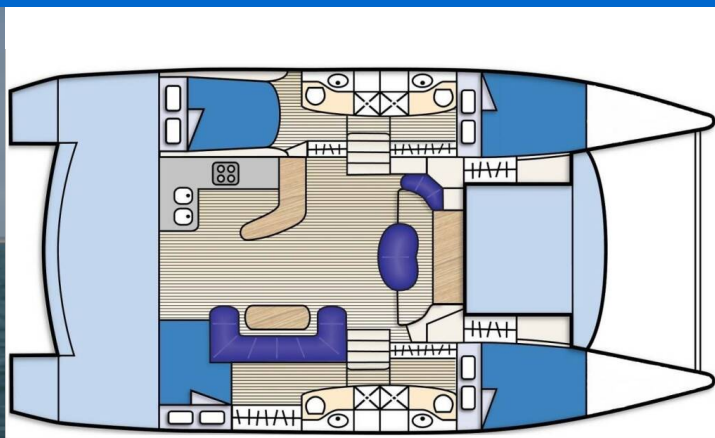

CUMBERLAND 46

DIMANCHE (2008)

Power catamaran Cumberland 46 DIMANCHE, built in 2008 is anchored in the Whitsundays, Airlie Beach, Coral Sea Marina, Whitsunday Region of Queensland, Australia and Oceania. It has 4 cabins, can accommodate 8 people and has 4 toilets. Bed linen and kitchen equipment are included in the price.