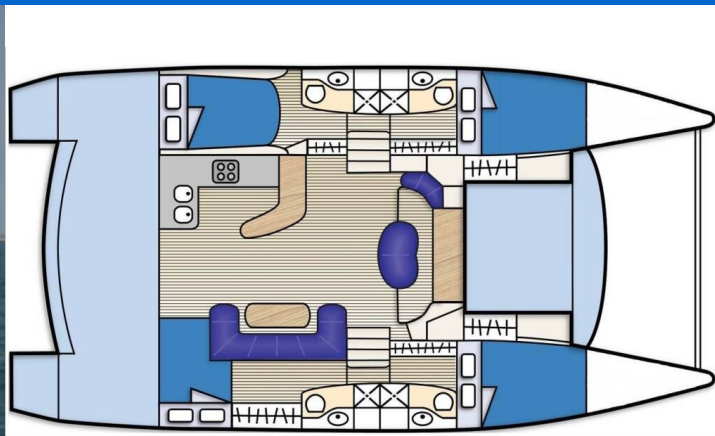

CUMBERLAND 46

DIMANCHE (2008)

Power catamaran Cumberland 46 DIMANCHE, built in 2008 is anchored in the Whitsundays, Airlie Beach, Coral Sea Marina, Whitsunday Region of Queensland, Australia and Oceania. It has 4 cabins, can accommodate 8 people and has 4 toilets. Bed linen and kitchen equipment are included in the price.