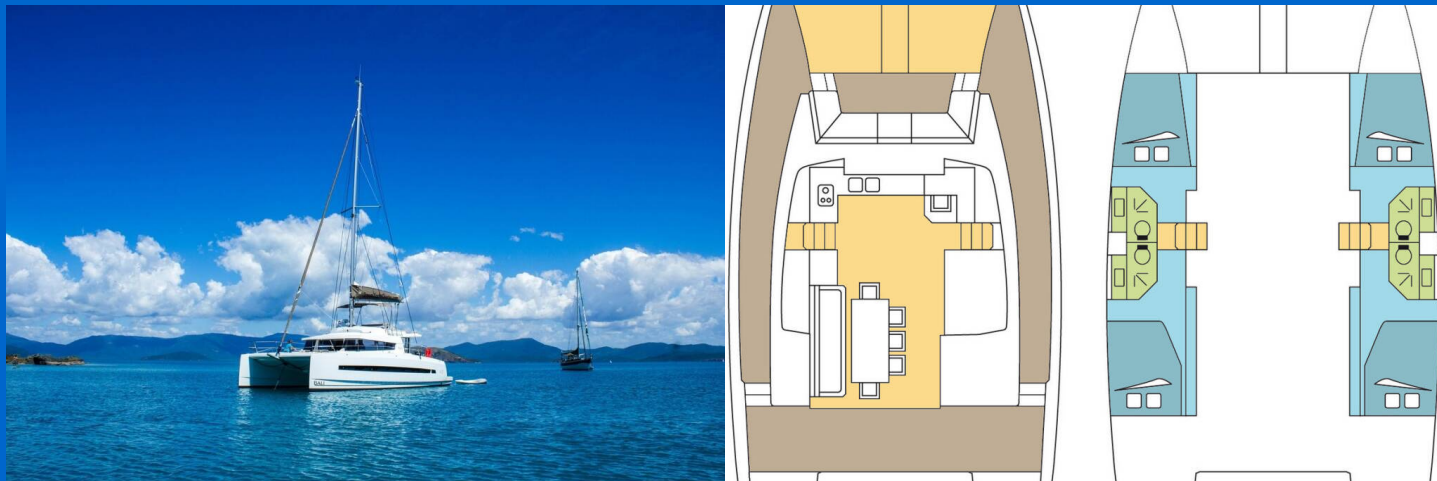

BALI 4.3

SINATRA (2017)

Catamaran Bali 4.3 SINATRA, built in 2017 is anchored in the Whitsundays, Airlie Beach, Coral Sea Marina, Whitsunday Region of Queensland, Australia and Oceania. It has 4 cabins, can accommodate 8 people and has 4 toilets. Bed linen and kitchen equipment are included in the price.

SINATRA

Production year

2017

Length

43 ft

Cabins

4

Berths