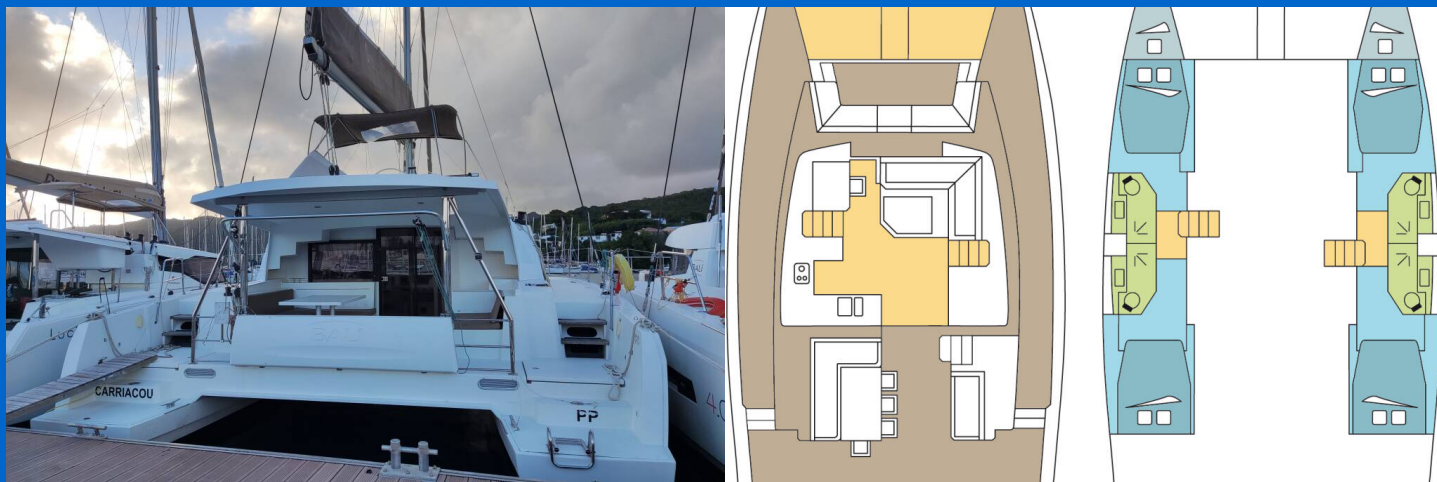

BALI 4.5

CARRIACOU (2018)

Catamaran Bali 4.5 CARRIACOU, built in 2018 is anchored in the **Martinique, Le Marin, Martinique, Caribbean**. It has **4 + 2 cabins**, can accommodate **8 + 2 people** and has **4 toilets**. Bed linen and kitchen equipment are included in the price.

CARRIACOU

Production year

2018

Length

45 ft

Cabins

4 + 2

Berths